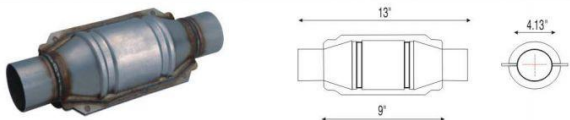

Mazda Mx5 1.8  
 OEM:  
 Inlet/Outlet ID: 2.25" / 2.25"

**OEM Catalytic Converter**

Generator of catalytic converter 400CC  
 Co.Hc ≥ 95%

**Universal catalytic converter** **NEW**

Rated: 3.8L/4.250lbs.

Part No:	Inlet/Outlet ID	TWCat0023-250	2 1/2" / 2 1/2"
TWCat023-200	2" / 2"		
TWCat023-225	2 1/4" / 2"		

**Universal catalytic converter**

Part No:	Inlet/Outlet ID
TWCat0231-200	2" / 2"
TWCat0231-225	2 1/4" / 2 1/4"
TWCat0231-250	2 1/2" / 2 1/2"

**Universal catalytic converter**

Rated: 3.8L/4.250lbs.

Part No:	Inlet/Outlet ID	TWCat0024-250	2 1/2" / 2 1/2"
TWCat024-200	2" / 2"		
TWCat024-225	2 1/4" / 2 1/4"		