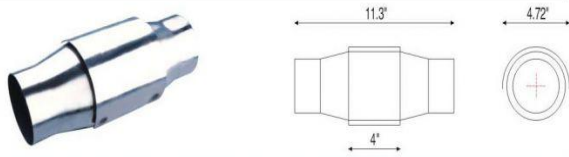

# Universal catalytic converter

**Universal catalytic converter** **NEW**

Rated: 5.9L/6.000lbs.

Part No:	Inlet/Outlet ID
TWCat026-250	2 1/2" / 2 1/2"
TWCat026-300	3" / 3"

**Universal Catalytic Converter**

Rated: 3.8L/4.250lbs.

Part No:	Inlet/Outlet ID	TWCat0027-225	2 1/4" / 2 1/4"
TWCat027-175	1 3/4" / 1 3/4"	TWCat0027-250	2 1/2" / 2 1/2"
TWCat027-200	2" / 2"	TWCat0027-300	3" / 3"

**OEM Catalytic Converter**