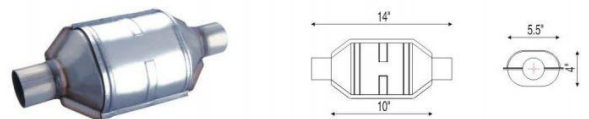

Universal catalytic converter

Rated: 3.8L/4.250lbs.

Part No:	Inlet/Outlet ID	TWCat0241-250	2 1/2" / 2 1/2"
TWCat0241-200	2" / 2"		
TWCat0241-225	2 1/4" / 2 1/4"