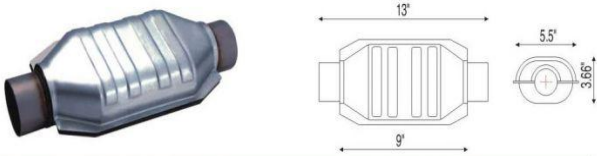

# Universal catalytic converter

**Universal catalytic converter** **NEW**

Rated: 5.9L/6.000lbs.

Part No:	Inlet/Outlet ID
TWCat026-250	2 1/2" / 2 1/2"
TWCat026-300	3" / 3"

**Universal Catalytic Converter**

Rated: 3.8L/4.250lbs.

Part No:	Inlet/Outlet ID	TWCat0027-225	2 1/4" / 2 1/4"
TWCat027-175	1 3/4" / 1 3/4"	TWCat0027-250	2 1/2" / 2 1/2"
TWCat027-200	2" / 2"	TWCat0027-300	3" / 3"

**OEM Catalytic Converter**

Rated: 3.8L/4.250lbs.

Part No:	Inlet/Outlet ID
TWCat0025-225	2 1/4" / 2 1/4"
TWCat0025-250	2 1/2" / 2 1/2"

**Universal catalytic converter** **NEW**

Rated: 3.8L/4.250lbs.

Part No:	Inlet/Outlet ID
TWCat0251-225	2 1/4" / 2 1/4"
TWCat0251-250	2 1/2" / 2 1/2"