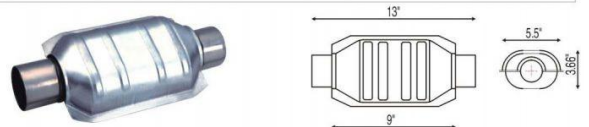

**Universal catalytic converter**

Rated: 3.8L/4.250lbs.

Part No:	Inlet/Outlet ID	TWCat0241-250	2 1/2" / 2 1/2"
TWCat0241-200	2" / 2"		
TWCat0241-225	2 1/4" / 2 1/4"		

**Universal catalytic converter** **NEW**

Rated: 3.8L/4.250lbs.

Part No:	Inlet/Outlet ID
TWCat0025-225	2 1/4" / 2 1/4"
TWCat0025-250	2 1/2" / 2 1/2"

**Universal catalytic converter** **NEW**

Rated: 3.8L/4.250lbs.

Part No:	Inlet/Outlet ID
TWCat0251-225	2 1/4" / 2 1/4"
TWCat0251-250	2 1/2" / 2 1/2"