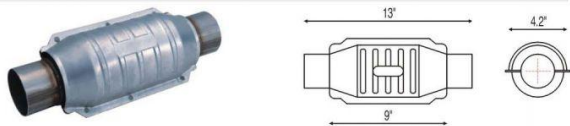

Mazda Mx5 1.8  
 OEM:  
 Inlet/Outlet ID: 2.25" / 2.25"

**OEM Catalytic Converter**

Generator of catalytic converter 400CC  
 Co.Hc ≥ 95%

**Universal catalytic converter** **NEW**

Rated: 3.8L/4.250lbs.

Part No:	Inlet/Outlet ID	TWCat0023-250	2 1/2" / 2 1/2"
TWCat023-200	2" / 2"		
TWCat023-225	2 1/4" / 2"		

**Universal catalytic converter**

Part No:	Inlet/Outlet ID
TWCat0231-200	2" / 2"
TWCat0231-225	2 1/4" / 2 1/4"
TWCat0231-250	2 1/2" / 2 1/2"

**Universal catalytic converter**

Rated: 3.8L/4.250lbs.

Part No:	Inlet/Outlet ID	TWCat0024-250	2 1/2" / 2 1/2"
TWCat024-200	2" / 2"		
TWCat024-225	2 1/4" / 2 1/4"		