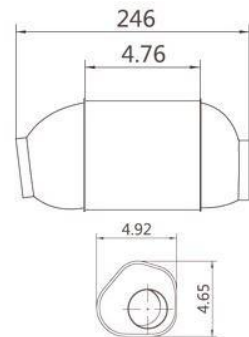

Nanning Deferry Environment Protection and Energy Conservation Co., Ltd.

Add:No.62 ,Keyuan avenue,High-tech development district,Nanning,China.

Zip code: 530003

Tel: +086 018176272296

Email: info@deferryfilter.com